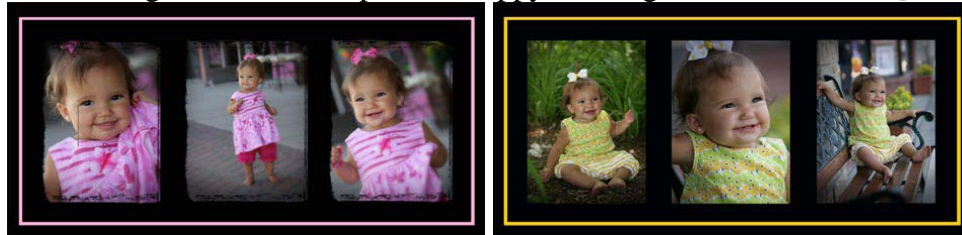

11x14 - 5 Picture Collage

Marble background in colors Tan, Black or Blue.

Tan

Black

Blue

Linen texture background

(see color chart for options, W-17 through W-35 only)

Solid background color

(see color chart for options)

16x20 - 12 Picture Collage

(see color chart for options)

20x20 - 9 Picture Collage

Marble background, border options; Sloppy or straight.

20x20 - 9 Picture Collage

Plain background, border options; Sloppy or straight. (see color chart for options)

10x20 - 3 Picture Collage Horizontal or Vertical

Plain background, border options; Sloppy or straight. (see color chart for options)

20x20 - Portrait Squares

Plain background (see color chart for options)

Up to two lines of personalized text

Andrew

Morgan ~ Age 8

Heather

*9.20.2008
Tony & Melissa*

Just Married

Kari

Product Color Chart