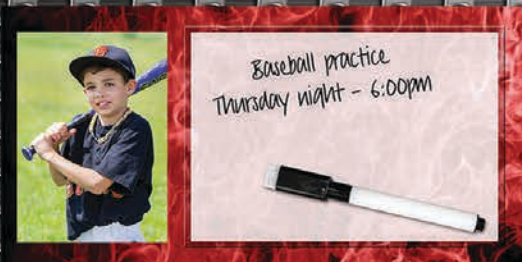

Custom Mouse Pad Ind or Team

3" Button

2 - Custom 4x5 Magnets

Coffee Mug

Dry Erase Locker Magnet

Coach/Sponsor Plaque

5x10 Dry Erase Board

Bag Tag With Cord